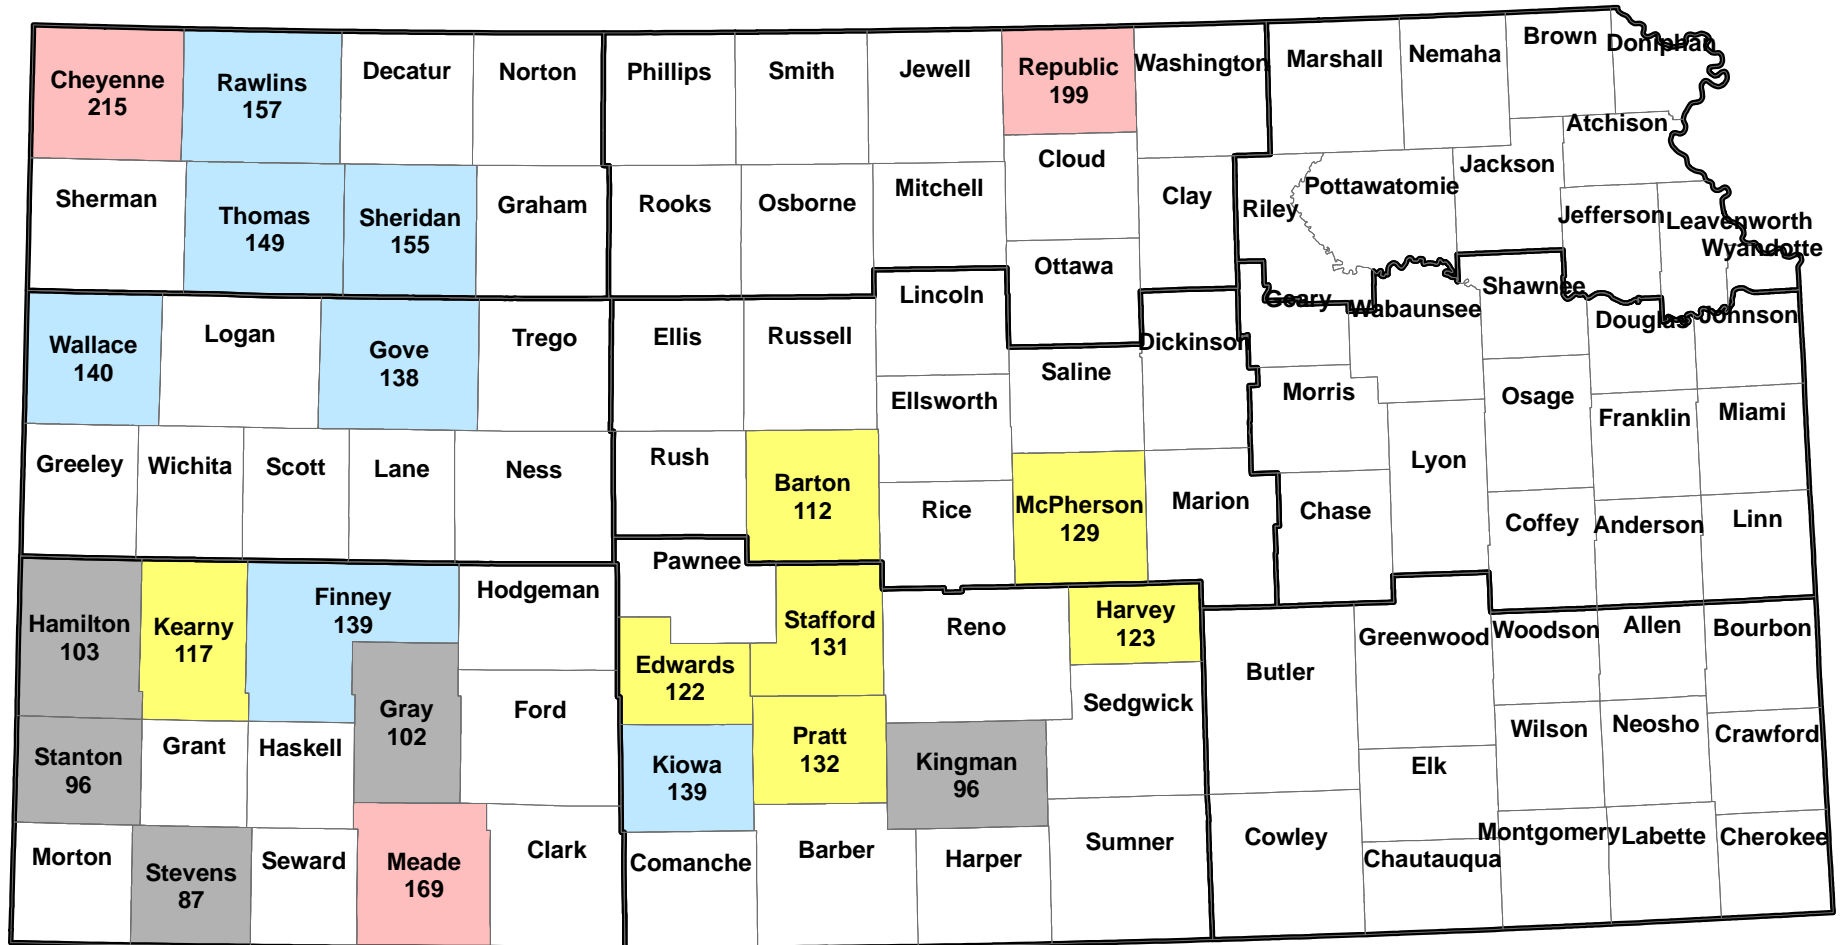

2016 Kansas Irrigated Cropland Cash Rent Paid Per Acre

Dollars/Acre

Source: USDA National Agricultural Statistics Service - Sept 9, 2016

2016 Kansas Non-Irrigated Cropland Cash Rent Paid Per Acre

Dollars/Acre