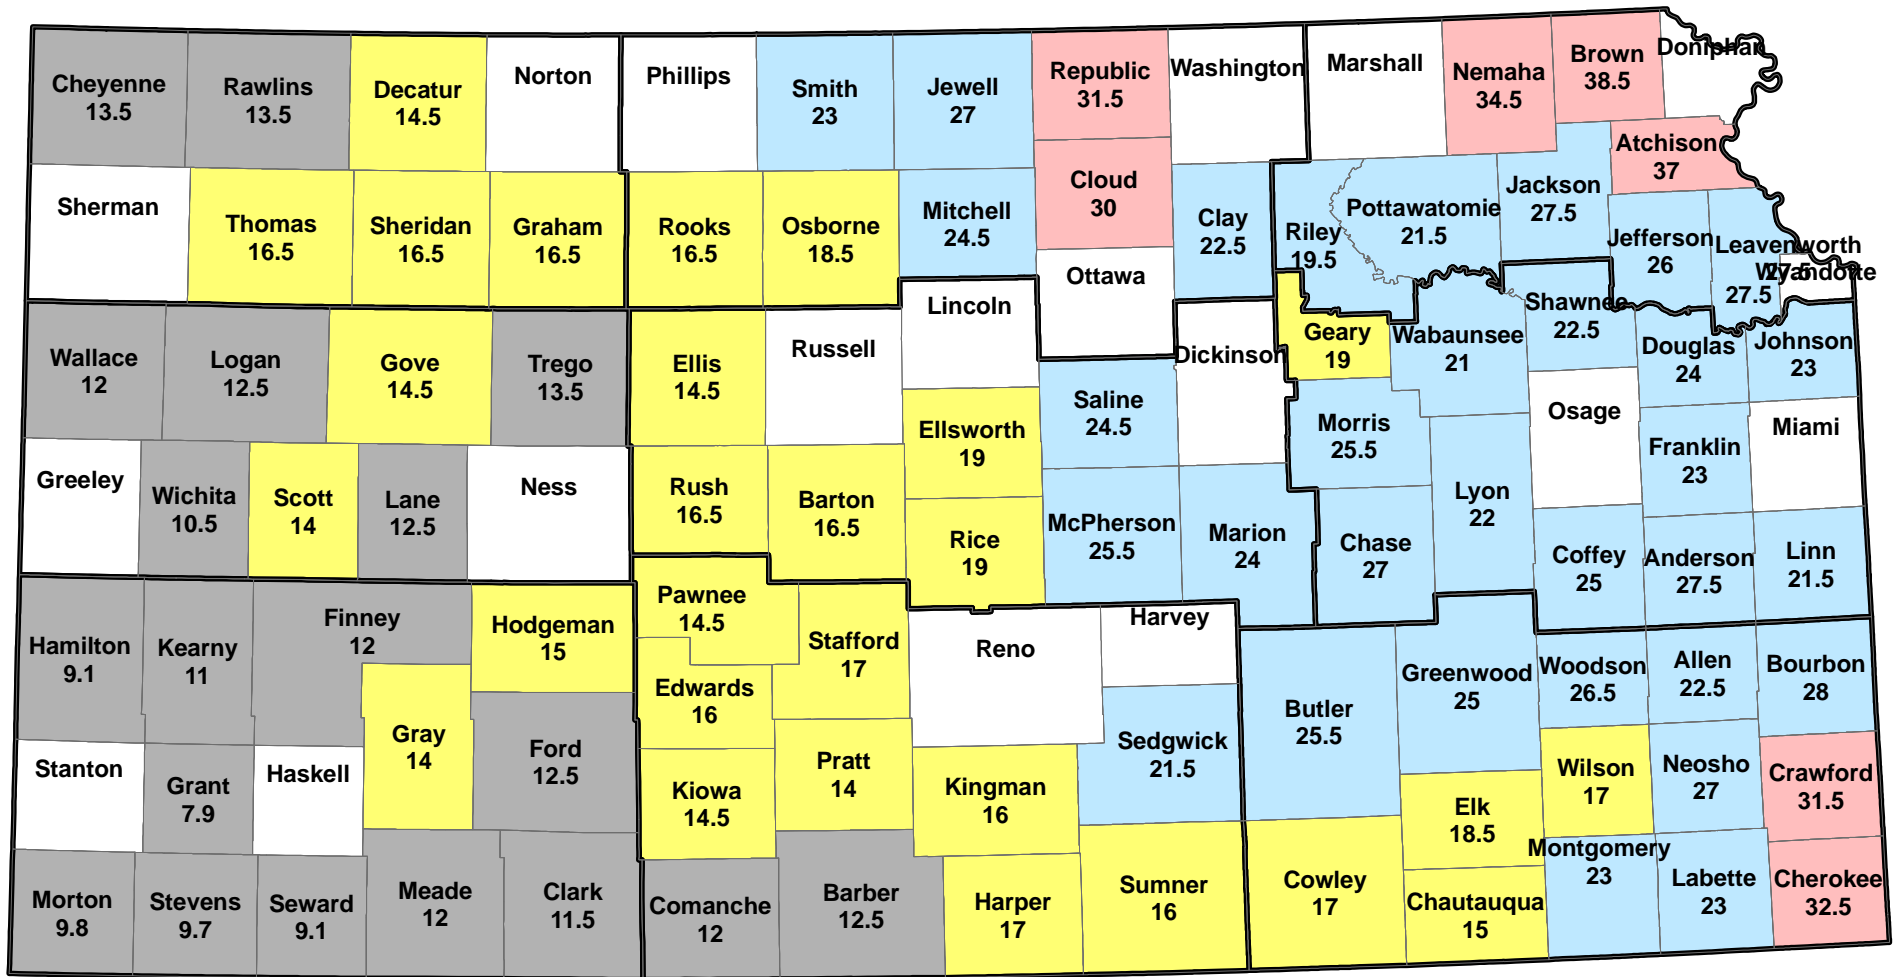

2016 Kansas Irrigated Cropland Cash Rent Paid Per Acre

Dollars/Acre

Source: USDA National Agricultural Statistics Service - Sept 9, 2016

2016 Kansas Non-Irrigated Cropland Cash Rent Paid Per Acre

Dollars/Acre

Source: USDA National Agricultural Statistics Service - Sept 9, 2016

2016 Kansas Pasture Cash Rent Paid Per Acre

Dollars/Acre

Source: USDA National Agricultural Statistics Service - Sept 9, 2016