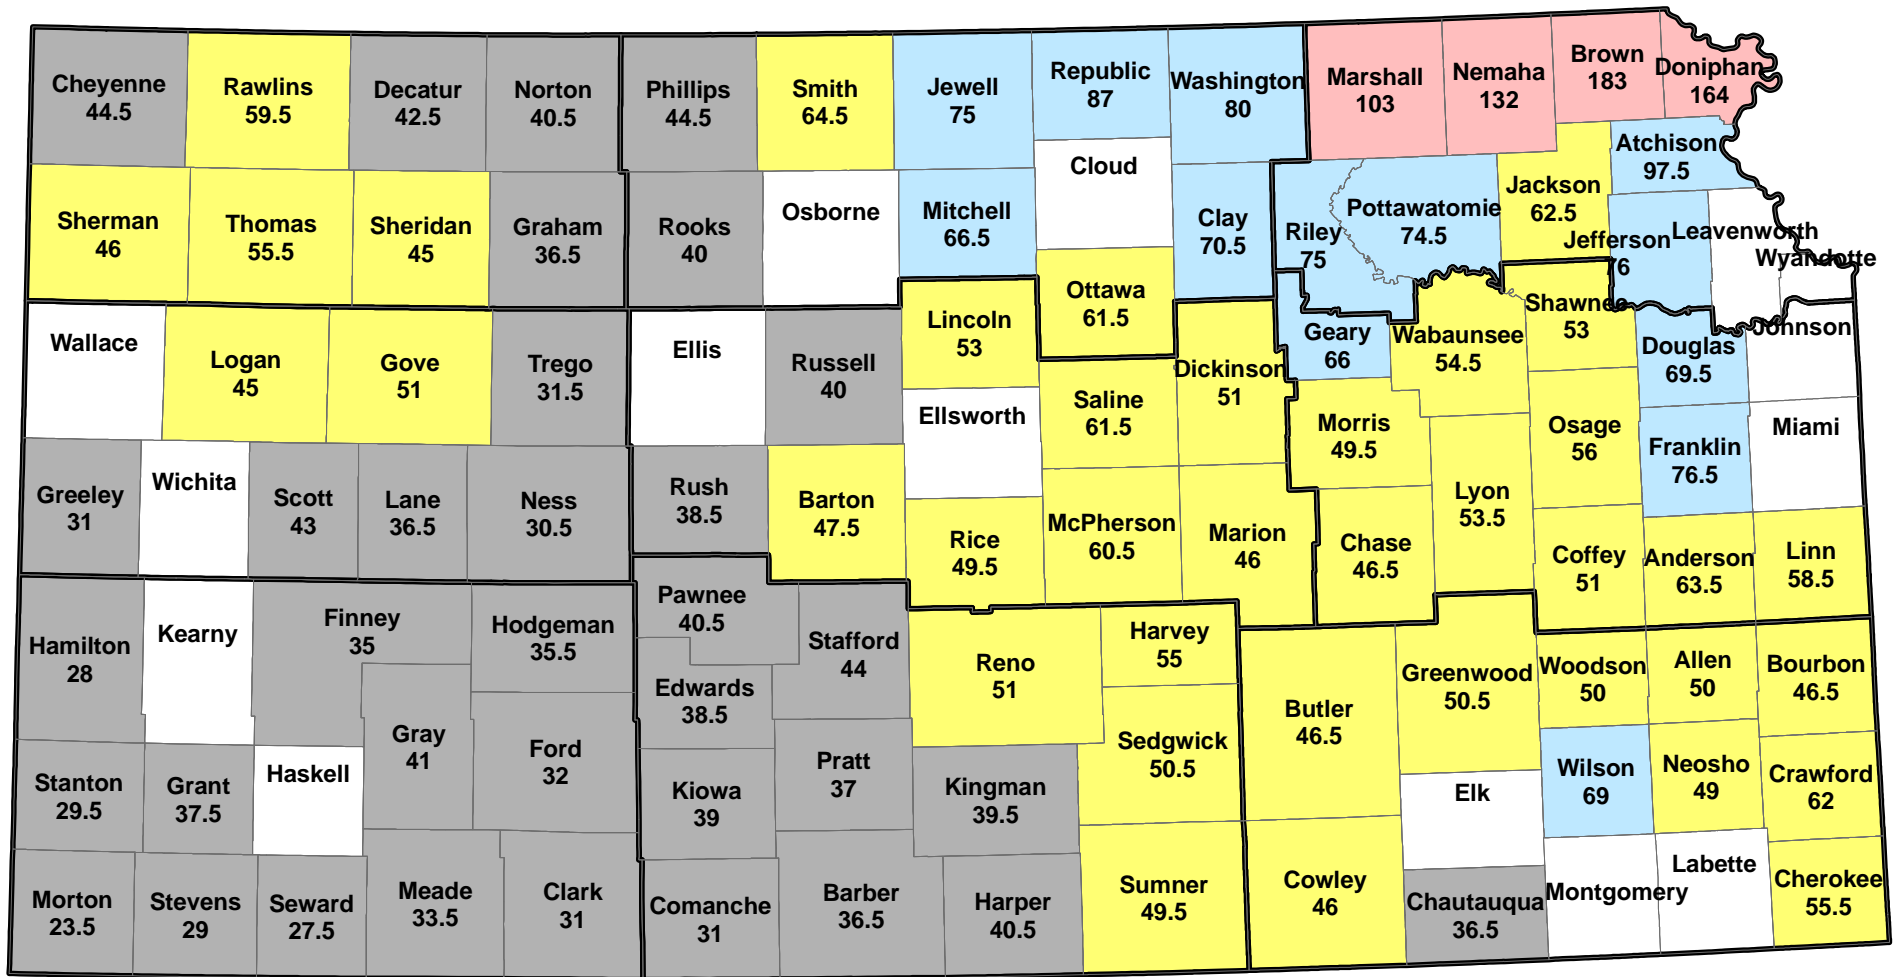

2016 Kansas Irrigated Cropland Cash Rent Paid Per Acre

Dollars/Acre

Source: USDA National Agricultural Statistics Service - Sept 9, 2016

2016 Kansas Non-Irrigated Cropland Cash Rent Paid Per Acre

Dollars/Acre

Source: USDA National Agricultural Statistics Service - Sept 9, 2016

2016 Kansas Pasture Cash Rent Paid Per Acre

Dollars/Acre

Source: USDA National Agricultural Statistics Service - Sept 9, 2016